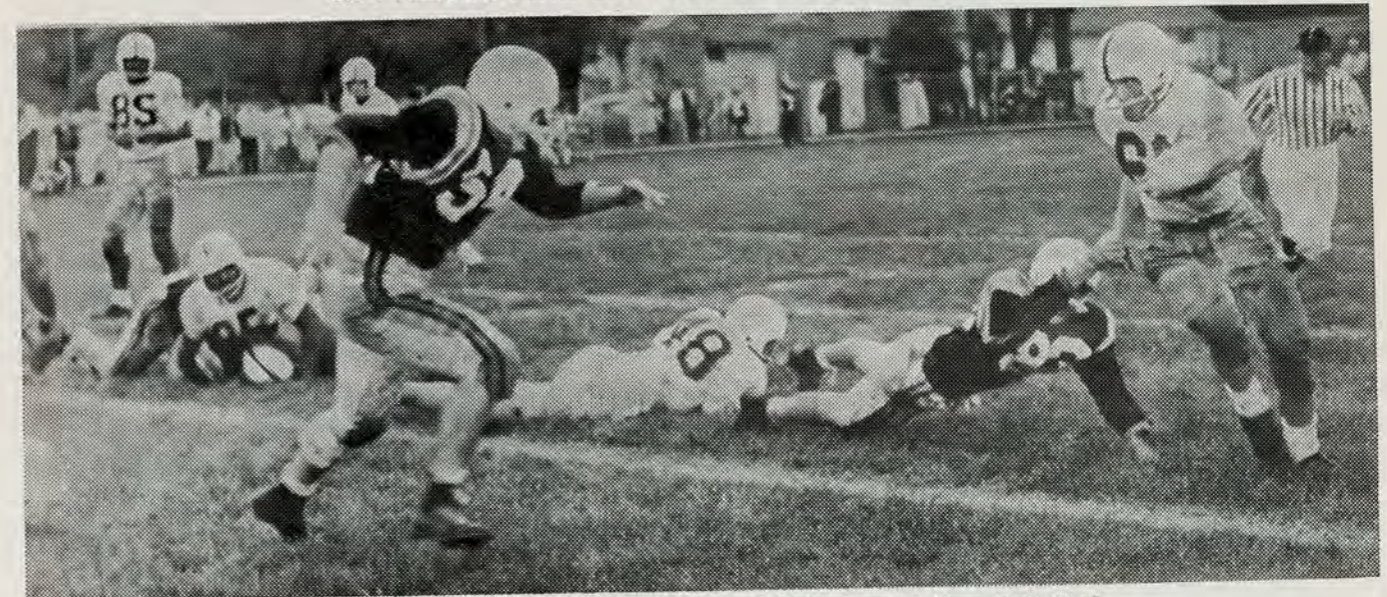

Bud Foltz, CMC Freshman Halfback, Skirts Around Own Left End

Reliable
Prescriptions

Paul G. Clabuesch

Your Walgreen Agency Store

Drugs

Sodas

110 East Broadway

ENJOY

McFARLANE DAIRY

PRODUCTS

Insist on our Homogenized Vitamin D

Milk in the Pure-Pak Carton

At Your Grocer's

or Phone SP 3-4981 for Home Delivery

DAIRY BAR NOW OPEN

Try Our Chocolate Malted

430 South Mission

1957 CMC FOOTBALL SCHEDULE, RESULTS

(All Home Games in Capital Letters)

Sept. 14 Bradley 14; CMC 7
Sept. 21 Western Michigan 33, CMC 0
Sept. 28 HILLSDALE
Oct. 5 At Illinois Normal
*Oct. 11 At Eastern Michigan (Friday Night)
Oct. 19 NORTHERN ILLINOIS (Homecoming)
*Oct. 26 At University of Louisville
Nov. 2 EASTERN ILLINOIS (Dad's Day)
Nov. 9 At Southern Illinois
Nov. 16 WESTERN ILLINOIS (Scout Day)
* Night Games, starting time: 8 p.m. (EST)

'57 JV GRID SCHEDULE

Oct. 21	At Ferris JV (7:30 p.m.)
Oct. 24	Port Austin Air Force, home (7:30 p.m.)
Oct. 31	West Michigan Freshman, home (8:00 p.m.)
Nov. 4	At Eastern Michigan JV (7:30 p.m.)

Head Coach: Bill Theunissen
Assistant: Waldo Sauter

CROSS COUNTRY SCHEDULE

Sept. 28	At Western Michigan
Oct. 5	State AAU at Detroit
Oct. 16	At Kalamazoo College
Oct. 18	At Eastern Michigan
Oct. 25	At Notre Dame
Nov. 2	At Wayne
Nov. 9	IIAC at Western Ill.
Nov. 16	CCG at Chicago
Nov. 25	NCAA at East Lansing

Head Coach: Lyle Bennett
Assistant: Al Thomas

All Alumni Field home games except Homecoming will start at 1:30 p.m. (EST). Homecoming vs. N. Illinois will start at 2 p.m.