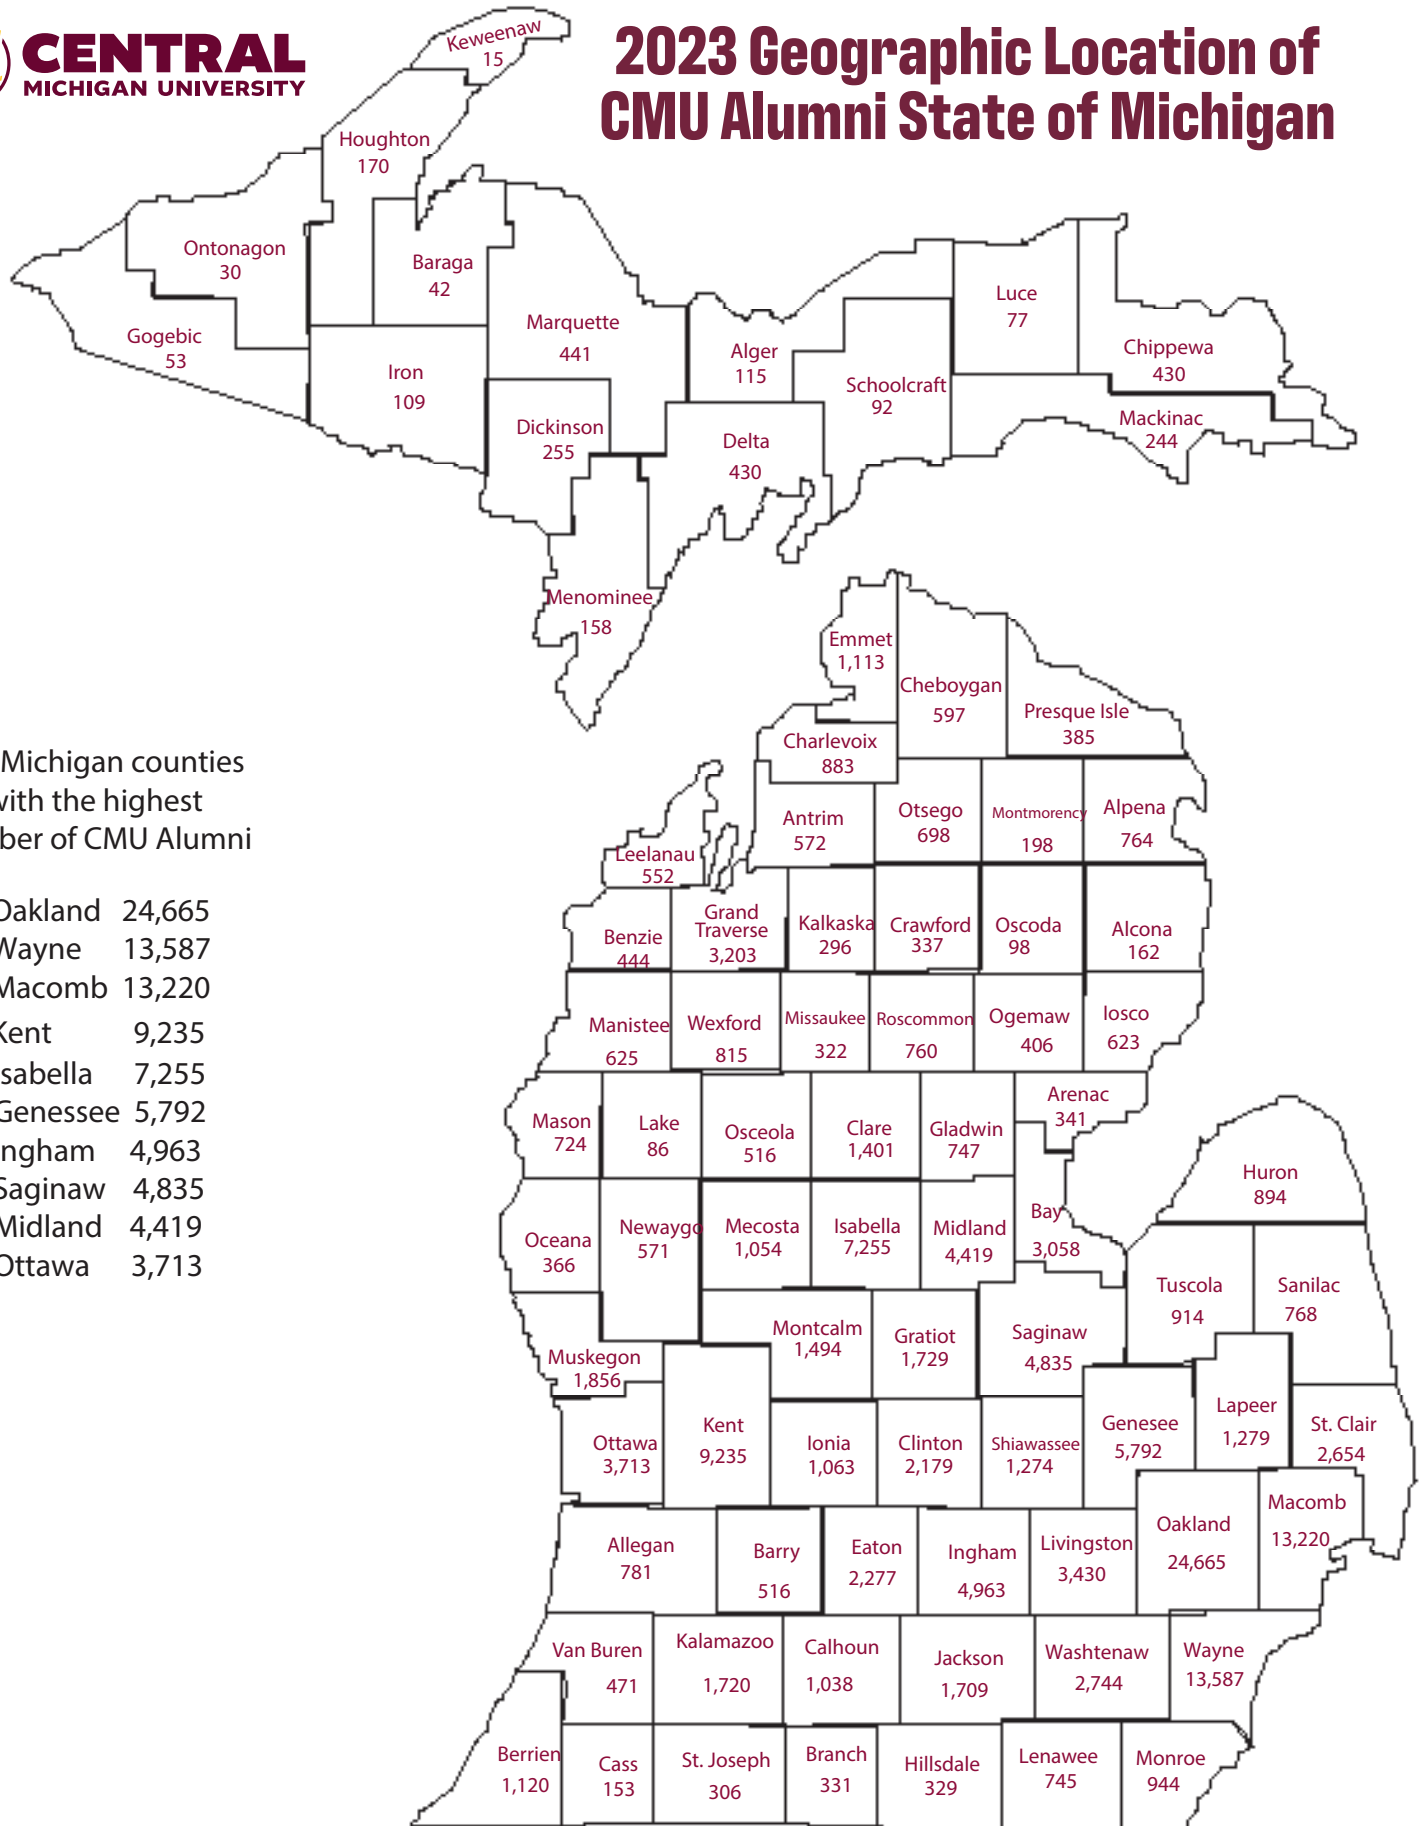

2023 Geographic Location of CMU Alumni State of Michigan

Top Michigan counties with the highest number of CMU Alumni

1. Oakland 24,665
2. Wayne 13,587
3. Macomb 13,220
4. Kent 9,235
5. Isabella 7,255
6. Genesee 5,792
7. Ingham 4,963
8. Saginaw 4,835
9. Midland 4,419
10. Ottawa 3,713

Total number of CMU alumni in Michigan 154,443. This total reflects alumni with good primary addresses and includes all graduates from the Mt. Pleasant campus as well as Innovation and Online.