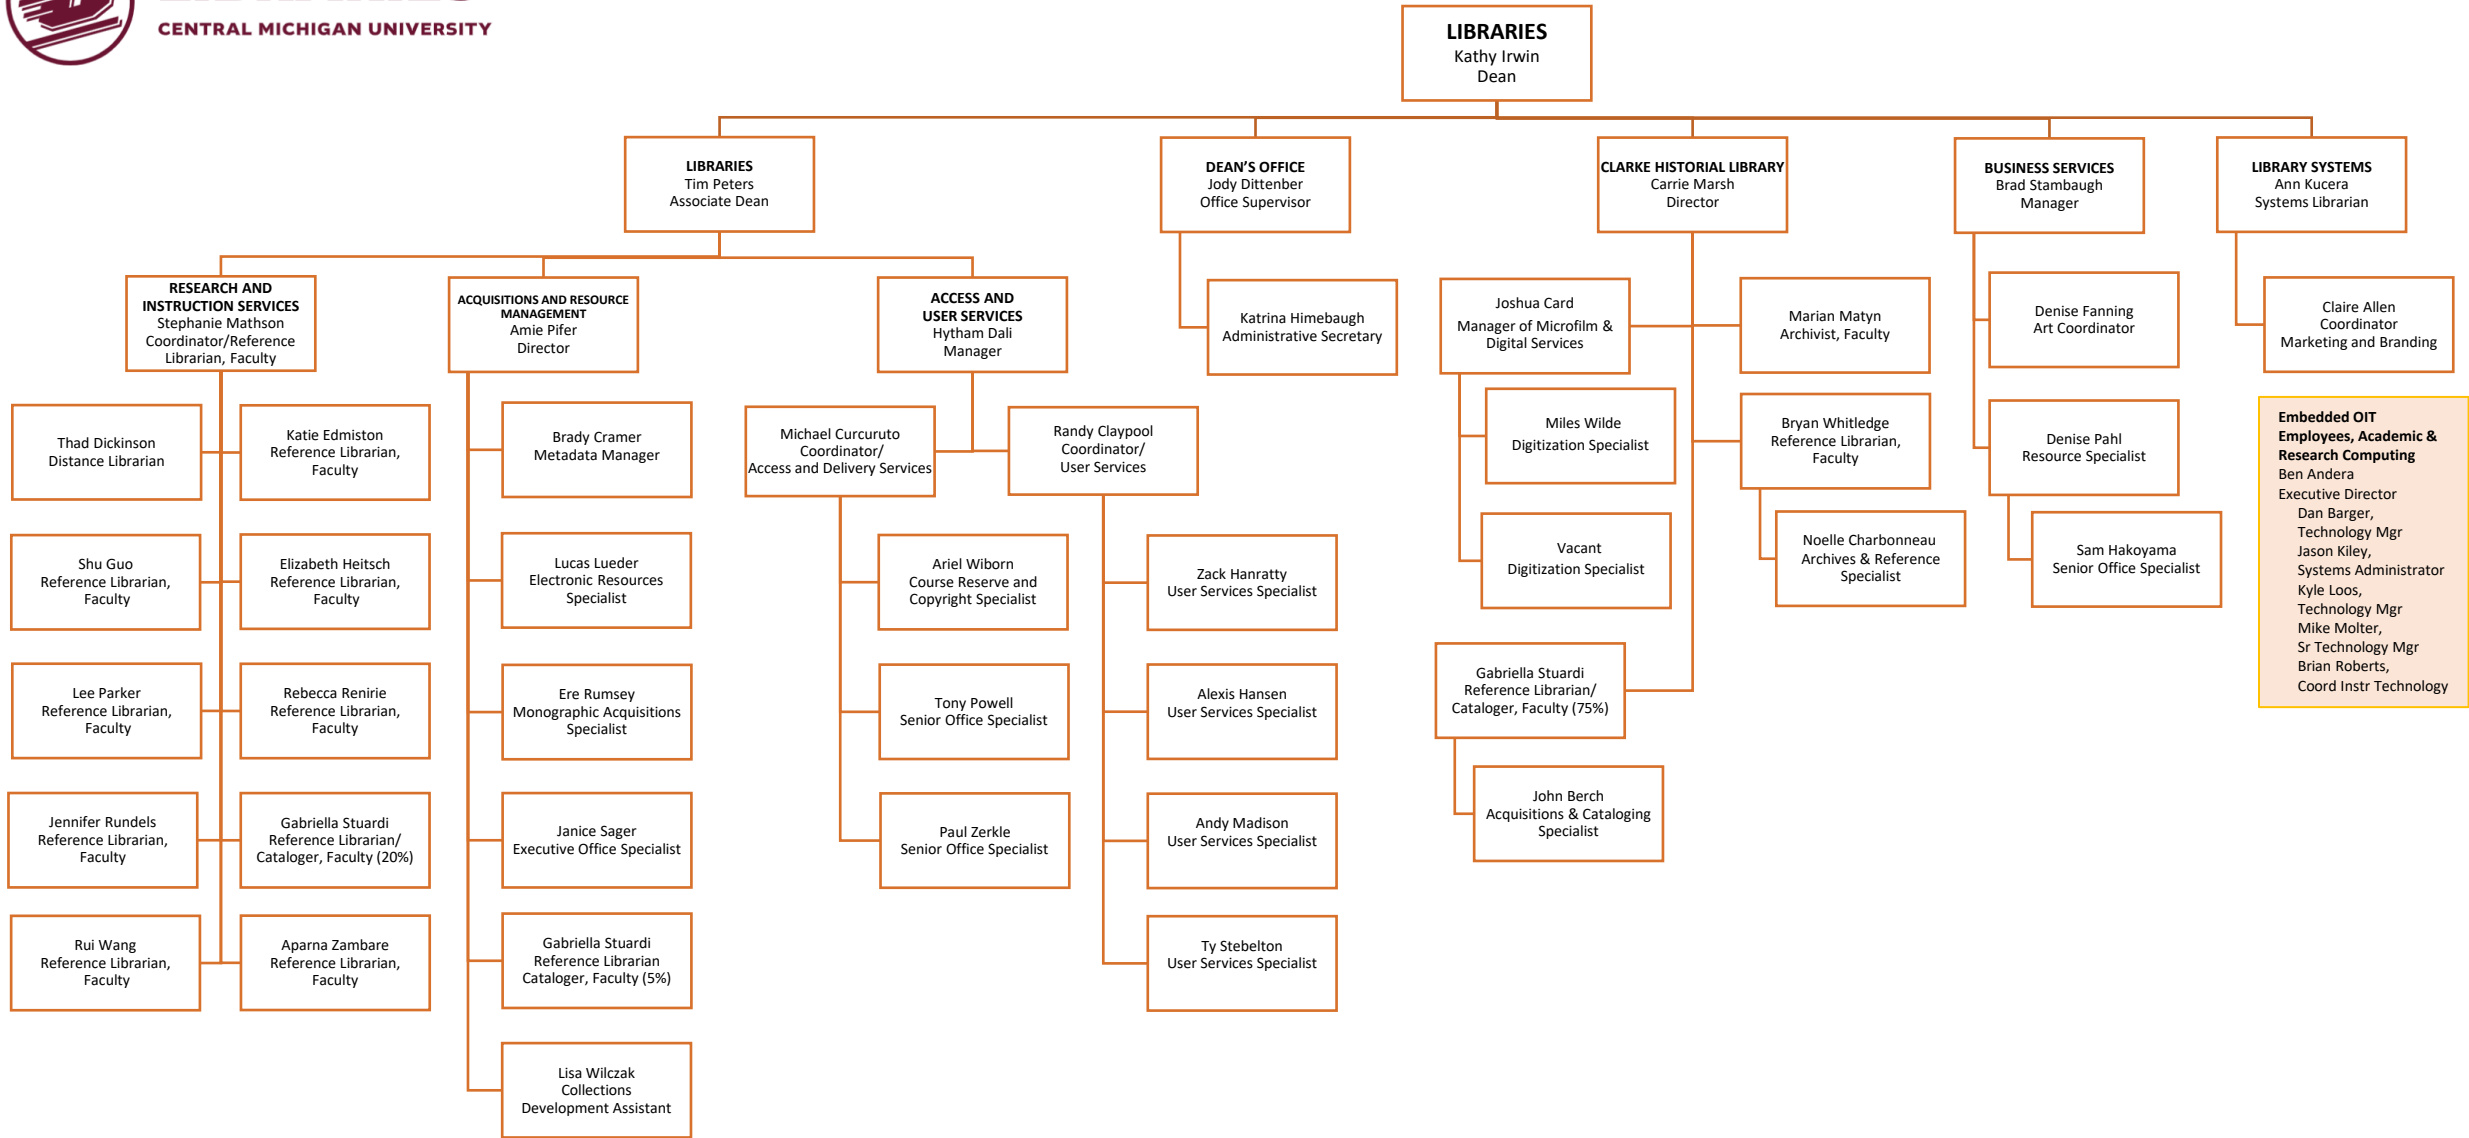

LIBRARIES

CENTRAL MICHIGAN UNIVERSITY

Embedded OIT Employees, Academic & Research Computing
 Ben Andera
 Executive Director
 Dan Barger,
 Technology Mgr
 Jason Kiley,
 Systems Administrator
 Kyle Loos,
 Technology Mgr
 Mike Molter,
 Sr Technology Mgr
 Brian Roberts,
 Coord Instr Technology