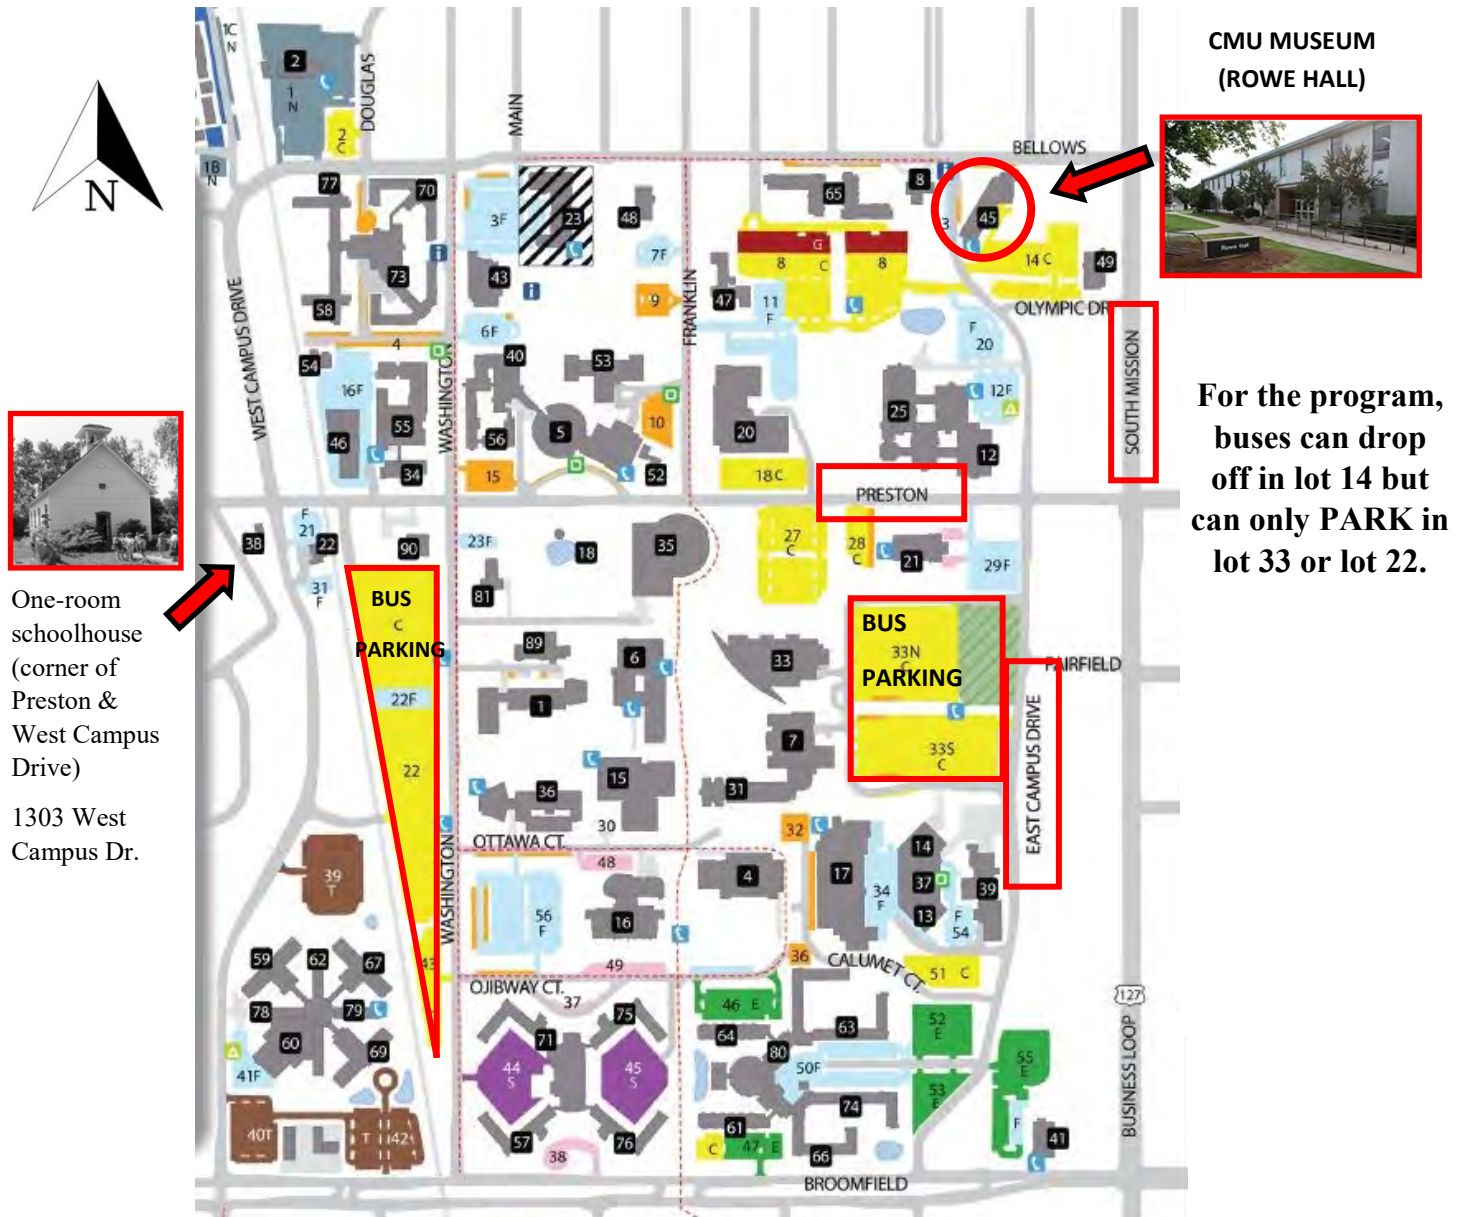

School Group Driving & Parking Directions

CMU Campus — Museum is located in Rowe Hall (upper right corner)

650 E Bellows St. Mt. Pleasant, MI 989-774-3829

- Coming from the **North** (example: Clare) on 127 (going south): exit on 127-BUS toward Mt. Pleasant. US-127 becomes Mission, and turn right on E. Preston Street. Turn right on the first street (East Campus Drive) and the museum is the last building on your right, Rowe Hall
- Coming from the **South** (example: Alma) on 127 (going north): exit on 127-BUS on the left toward Mt. Pleasant. US-127 becomes Mission and turn left on E. Preston Street. Turn right on the first street (East Campus Drive) and the museum is the last building on your right.
- Coming from the **East** (example: Midland) on M 20 (going west) also called Pickard: turn left on S. Mission and then right onto E. Preston Street. Turn right on the first street (East Campus Drive) and the museum is the last building on your right.
- Coming from the **West** (example: Big Rapids) on M 20 (going east), which turns into High St: turn right onto S. Mission then right onto E. Preston Street. Turn right on the first street (East Campus Drive) and the museum is the last building on your right.