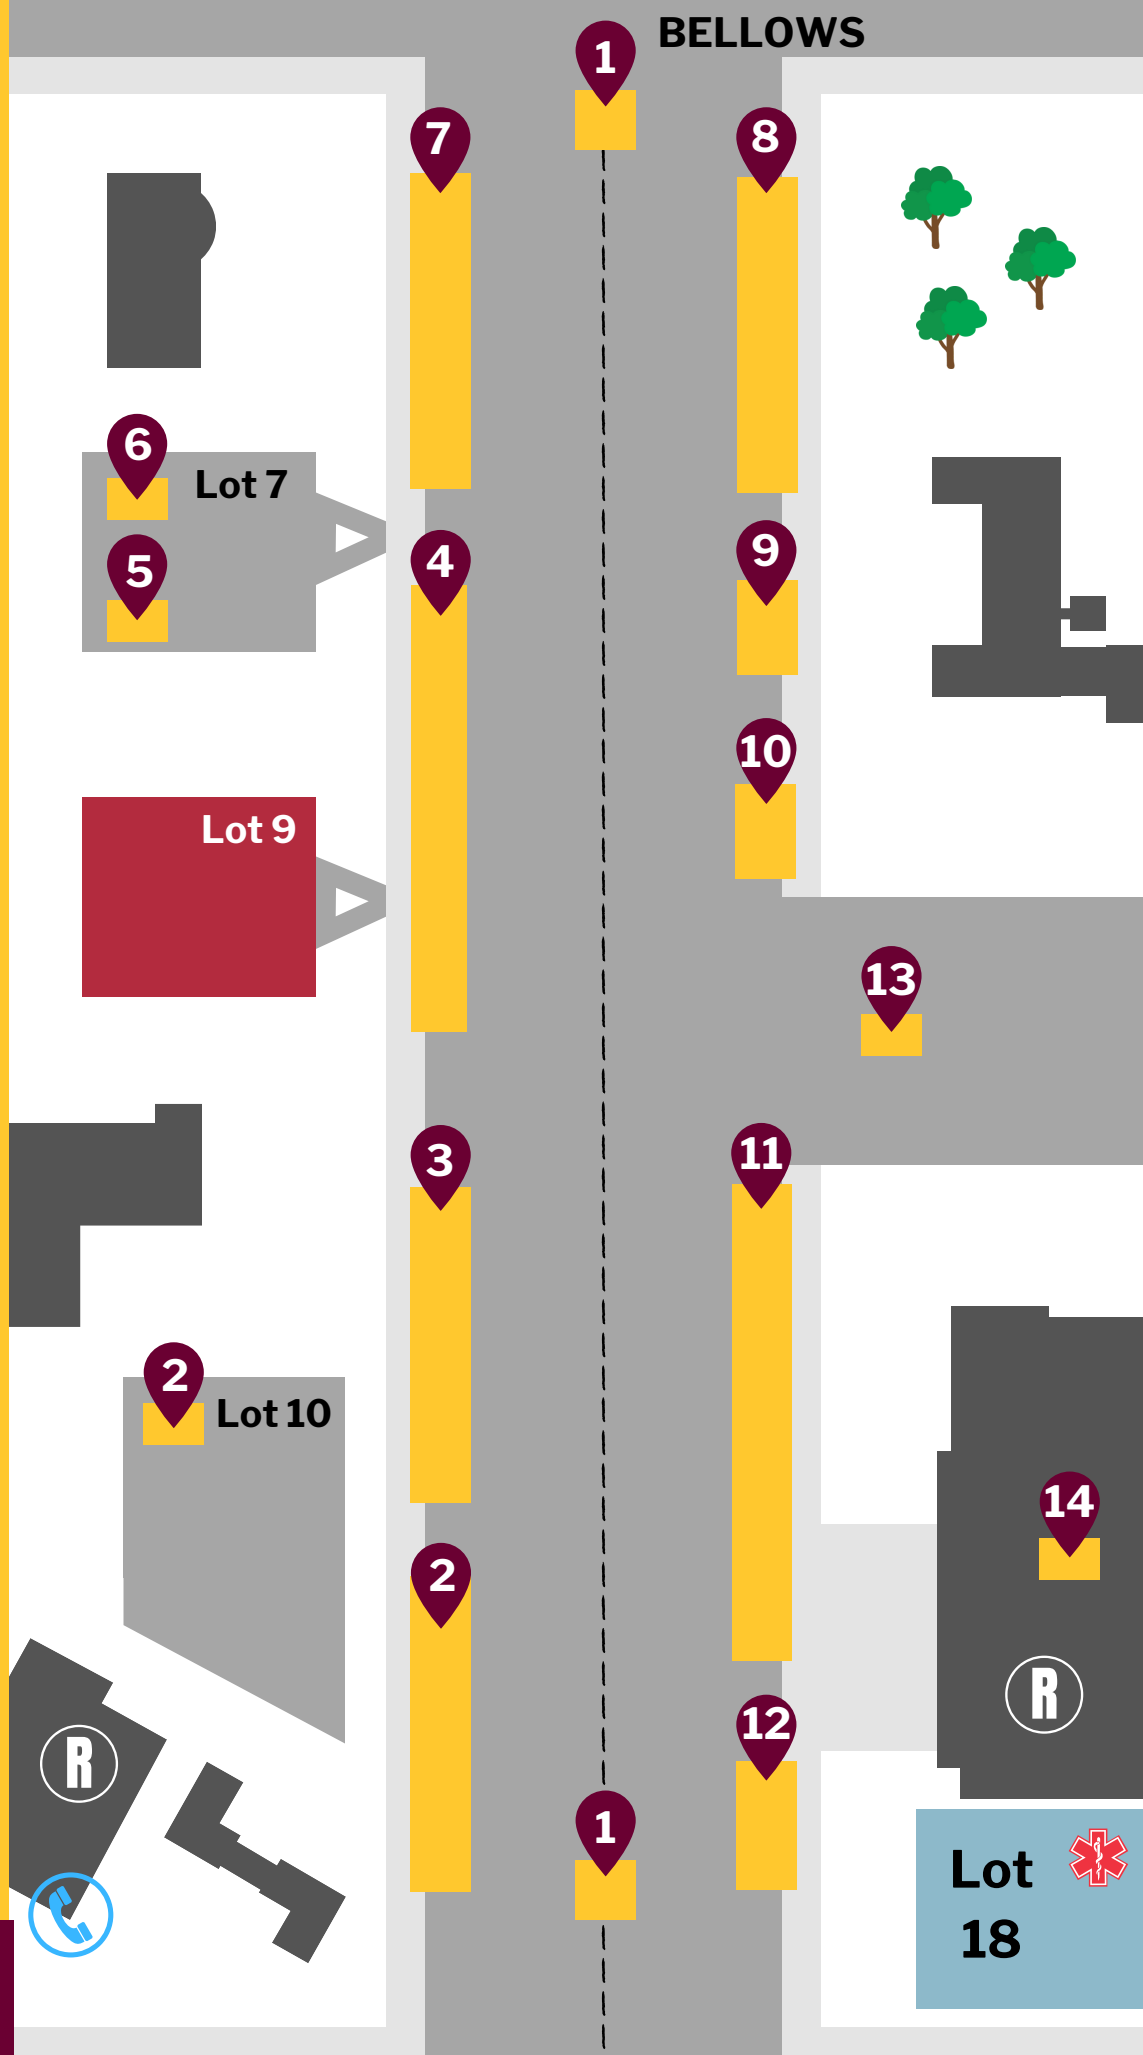

## MainStage Map Key

- Bluelight Phone
- Restrooms
- Mobile Medical Response

**Businesses/Nonprofits**

**Performances Location,  
Giveaways, Inflatables,  
Mobile Gaming Trailer**

**BELLOWS**

**PRESTON**