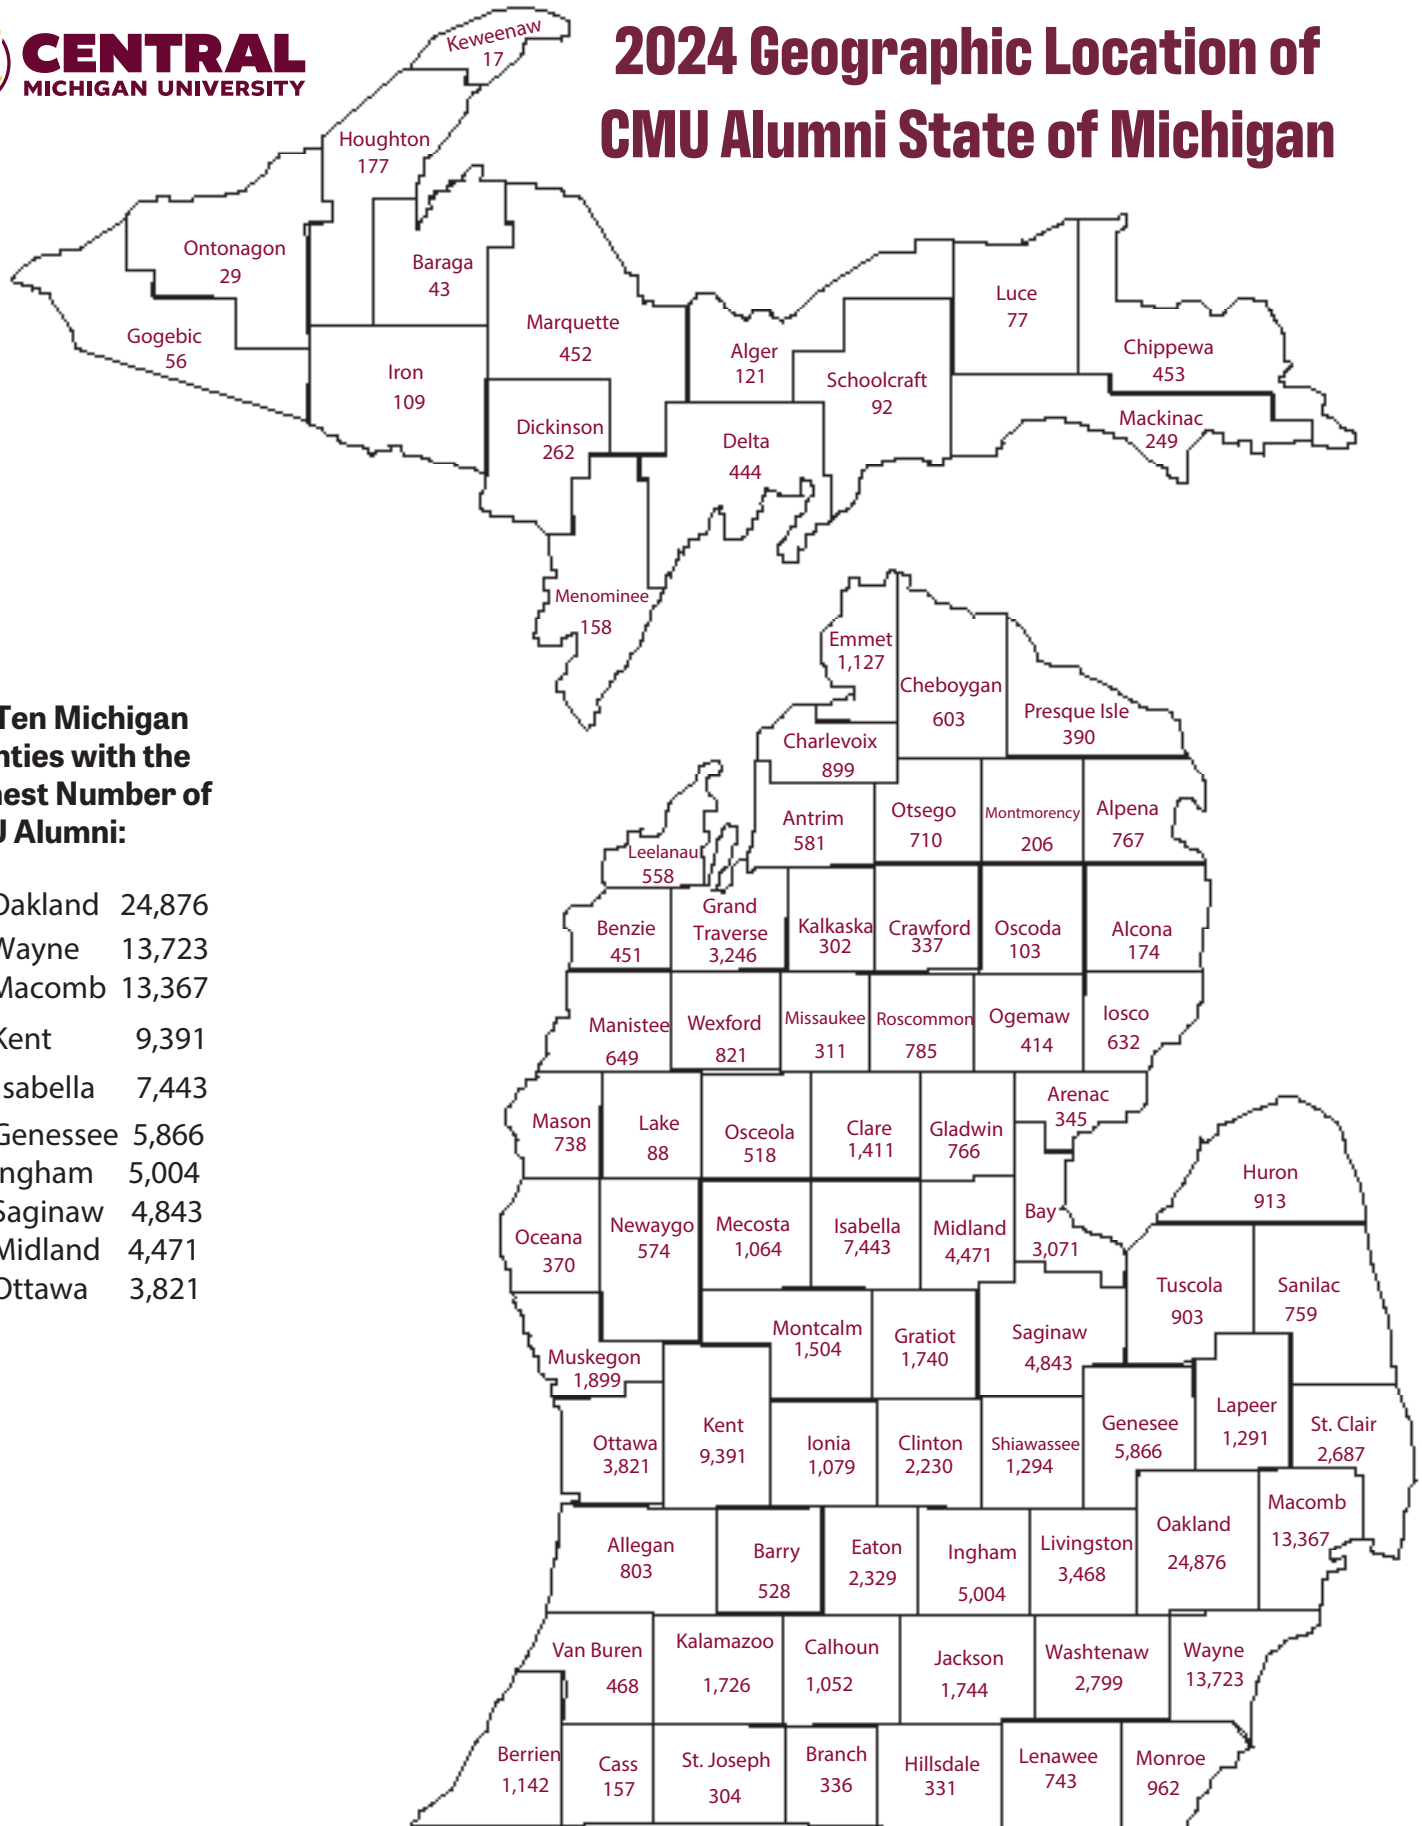

2024 Geographic Location of CMU Alumni State of Michigan

Top Ten Michigan Counties with the Highest Number of CMU Alumni:

1. Oakland 24,876
2. Wayne 13,723
3. Macomb 13,367
4. Kent 9,391
5. Isabella 7,443
6. Genesee 5,866
7. Ingham 5,004
8. Saginaw 4,843
9. Midland 4,471
10. Ottawa 3,821

Total number of CMU alumni in Michigan 153,746. This total reflects alumni with good primary addresses and includes all graduates from the Mt. Pleasant campus as well as Innovation and Online.